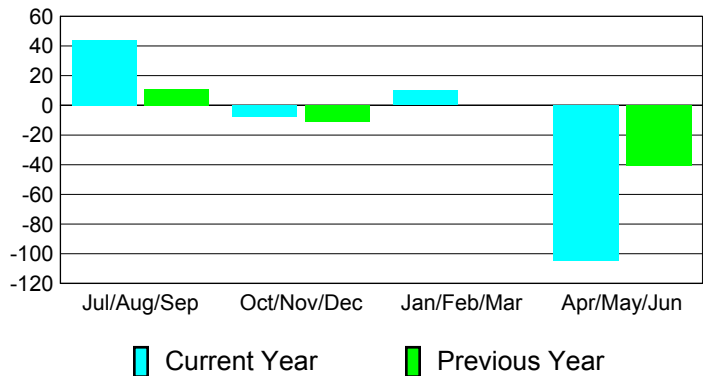

**Membership Results
2010-2011**

**Membership
2009-2010**

Month	Net Memb Goal	Actual New Memb	Actual Dropped Memb	Gain/Loss of Memb	Gain/Loss of Memb
Jul/Aug/Sep	9	82	-38	44	11
Oct/Nov/Dec	58	34	-42	-8	-11
Jan/Feb/Mar	48	54	-44	10	0
Apr/May/June	185	15	-120	-105	-41
Totals	300	185	-244	-59	-41

Membership Results 2010-2011

Goal, New, Dropped, Gain/Loss

Comparison of Membership Gain/Loss

Current Year Compared to the Previous Year

Gender Comparison 2010-2011

Jul/Aug/Sep

Oct/Nov/Dec

Jan/Feb/Mar

Apr/May/June

Male

Female