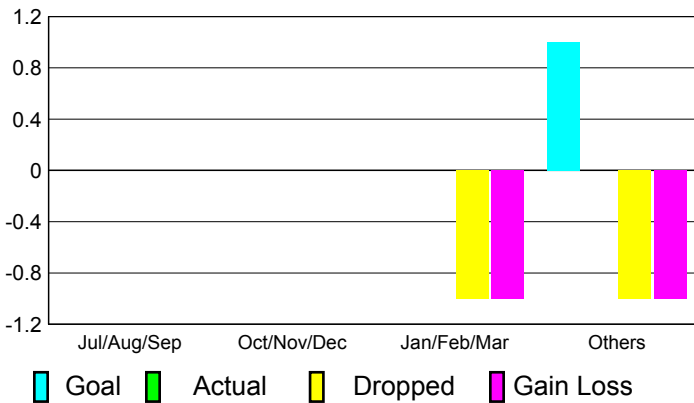

2010-2011 GMT Reports for District (or Undistricted) **District 332 D**

GMT: **Shinobu Goto**

Location: **JAPAN**

GMT CA: **5**

CLUBS

**Club Results
2010-2011**

**Clubs
2009-2010**

Month	New Club Goal	Actual New Clubs	Actual Dropped Clubs	Gain/Loss of Clubs	Gain/Loss of Clubs
Jul/Aug/Sep	0	0	0	0	0
Oct/Nov/Dec	0	0	0	0	0
Jan/Feb/Mar	0	0	-1	-1	0
Apr/May/June	1	0	-1	-1	1
Totals	1	0	-2	-2	1

Club Results 2010-2011

Goal, New, Dropped, Gain/Loss

Comparison of Club Gain/Loss

Current Year Compared to the Previous Year

YTD Status Quo Clubs 2010-2011

Status Quo Clubs Compared to Status Quo Members

MEMBERSHIP

**Membership Results
2010-2011**

**Membership
2009-2010**

Month	Net Memb Goal	Actual New Memb	Actual Dropped Memb	Gain/Loss of Memb	Gain/Loss of Memb
Jul/Aug/Sep	9	82	-38	44	11
Oct/Nov/Dec	58	34	-42	-8	-11
Jan/Feb/Mar	48	54	-44	10	0
Apr/May/June	185	15	-120	-105	-41
Totals	300	185	-244	-59	-41